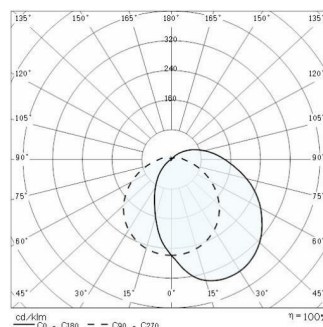

EKO+19 GRILL LED

Part number	301650
Lampholder:	LED
Light Source:	LED
Wattage:	10 W
Finish:	GR-20 / Metallic grey / Glossy
Insulation class:	I
Degree of protection:	IP66
IK-J-xxIP:	IK07 2J xx5
CRI:	80
Kelvin:	4000
Optic:	ASYMMETRIC EXTRA WIDE REFLECTOR
Lightsource lumen output:	738 lm
Luminaire lumen output:	248 lm
L:	L80
B:	B10
Lifetime:	50000 h
Ta MIN luminaire:	-25°
Ta MAX luminaire:	40°

Description

- Wall and ceiling mounting luminaire for indoor and outdoor, comprising:
- Die-cast painted aluminium housing, ring and screens
 - Pressed glass diffuser, white painted inside
 - EPDM gasket
 - Diffuser stays securely hinged to the frame
 - No through wiring
 - Stainless steel locking screws
 - Photometric data measure according to UNI EN 13032-4 and IES LM-79-08

Photometric data

Technical drawings